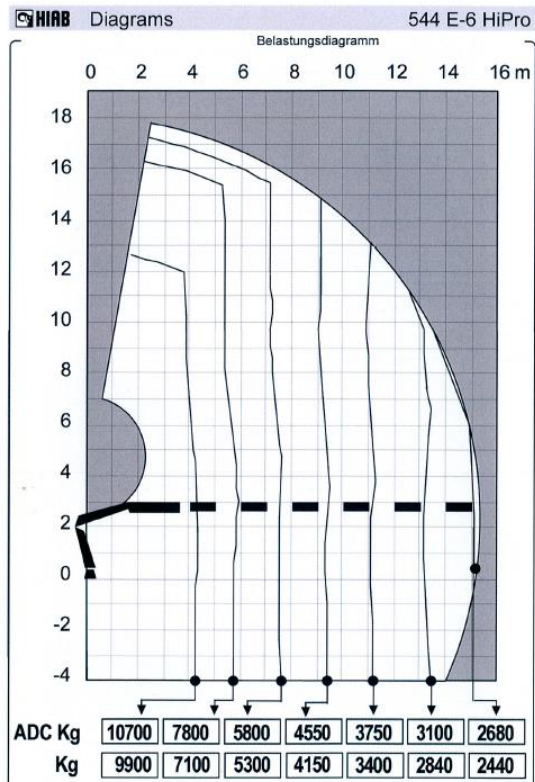

FELDMANN

Pneukran + Transport AG

LKW-Kran Hubkraft 14 t

FELDMANN

Pneukran + Transport AG

The HIAB XS range

544 **EL** PRO

The HIAB XS range