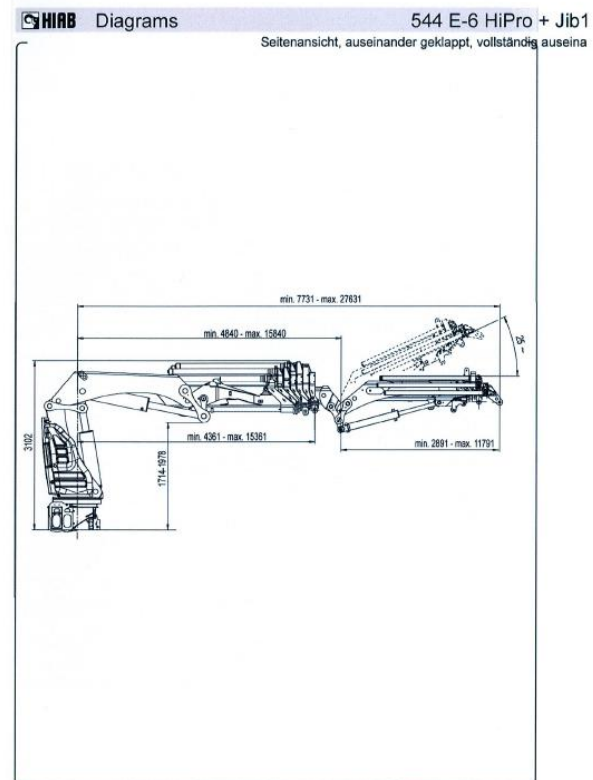

FELDMANN

Pneukran + Transport AG

LKW-Kran Hubkraft 14 t

FELDMANN

Pneukran + Transport AG

The HIAB XS range

544 **EL** PRO

The HIAB XS range

544 **EL** PRO

FELDMANN

Pneukran + Transport AG

The HIAB XS range

544 HI PRO

The HIAB XS range

544 HI PRO