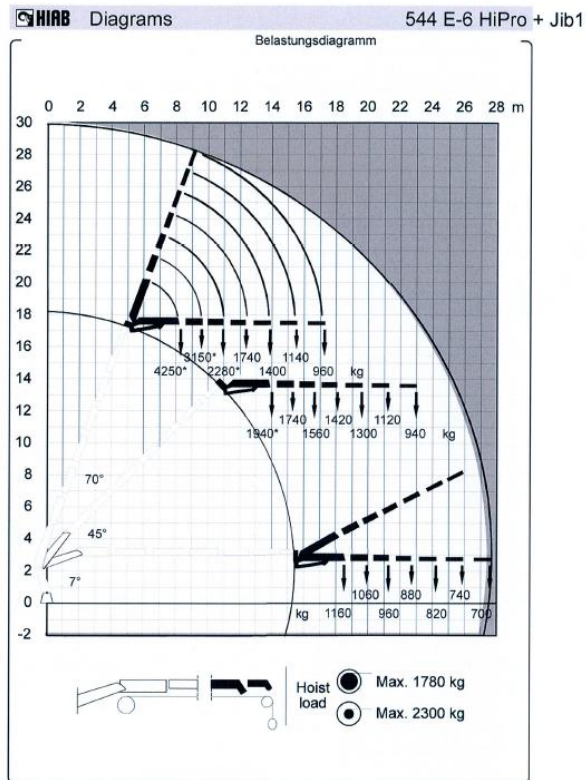

FELDMANN

Pneukran + Transport AG

The HIAB XS range

544 HI PRO