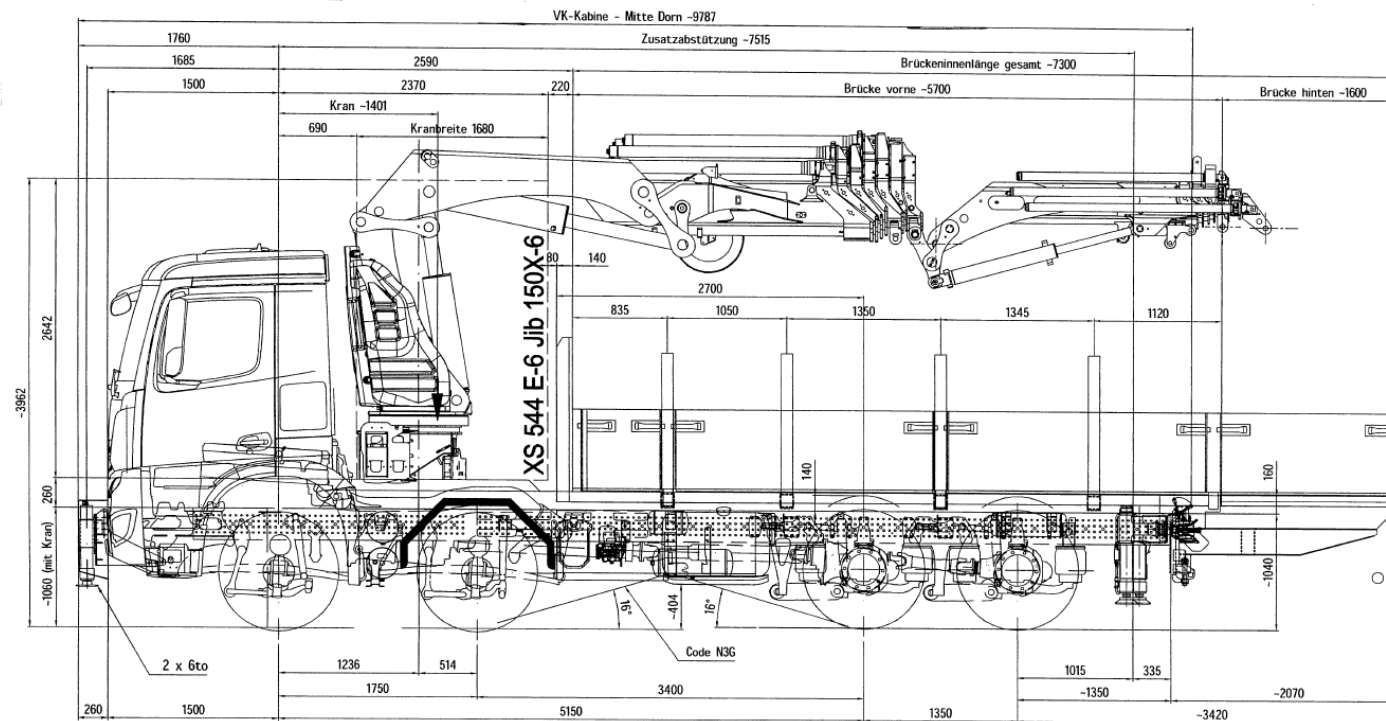

FELDMANN

Pneukran + Transport AG

LKW-Kran Hubkraft 14 t

FELDMANN

Pneukran + Transport AG

The HIAB XS range

544 **EL** PRO

The HIAB XS range

544 **EL** PRO

FELDMANN

Pneukran + Transport AG

The HIAB XS range

544 HI PRO

The HIAB XS range

544 HI PRO