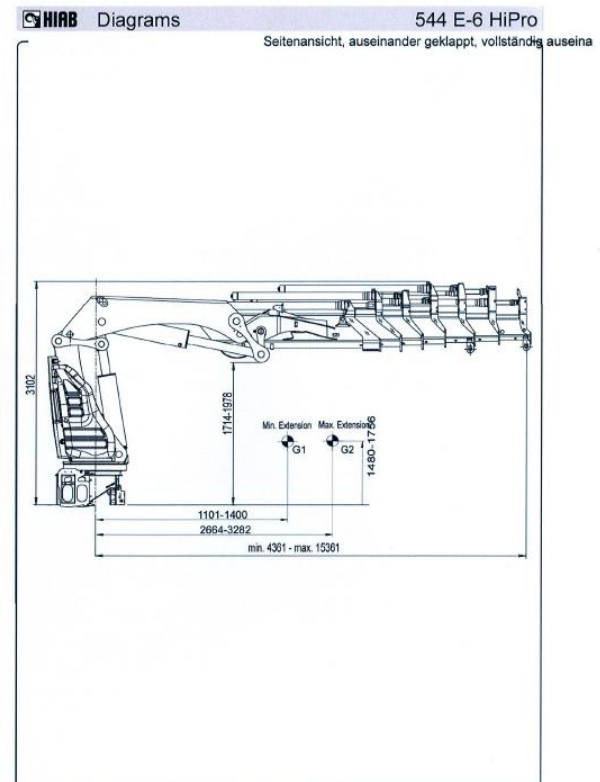

FELDMANN

Pneukran + Transport AG

LKW-Kran Hubkraft 14 t

FELDMANN

Pneukran + Transport AG

The HIAB XS range

544 **EL** PRO

The HIAB XS range

544 **EL** PRO

FELDMANN

Pneukran + Transport AG

The HIAB XS range

544 HI PRO

The HIAB XS range

544 HI PRO